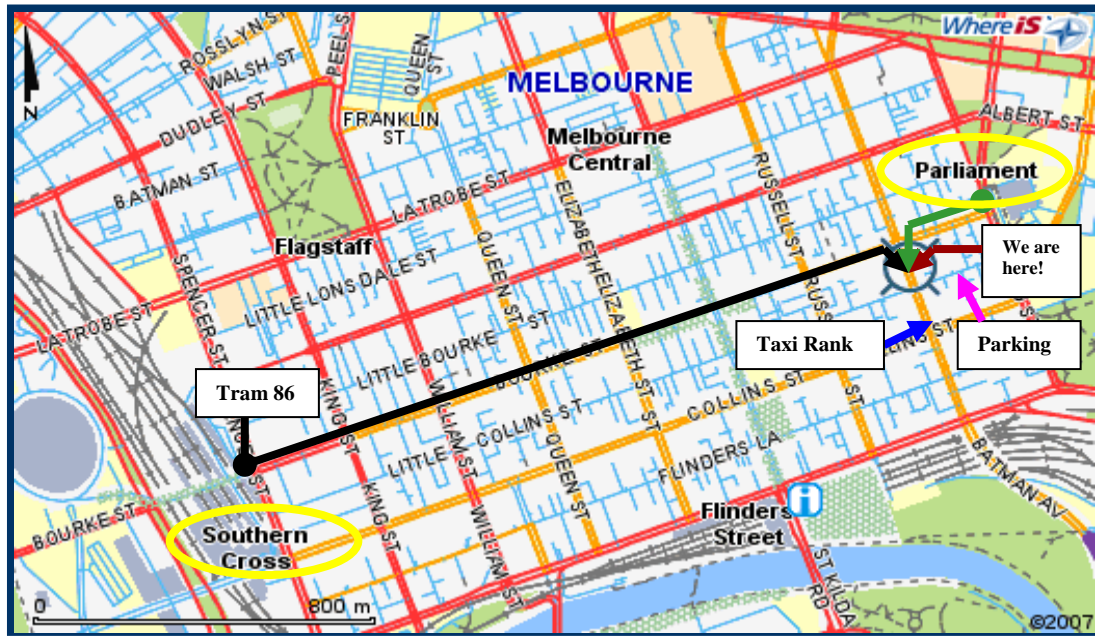

# VHA's new office

*A simple guide on how to find us.*

Map provided by [www.whereis.com](http://www.whereis.com)

- KEY:**
- Tram 86—black arrow from Southern Cross Station to Stop 8 at Exhibition Street
  - Taxi Rank—Sofitel Hotel, cnr Collins Street & Exhibition Street
  - Walking path from Parliament Station
  - VHA's new office
  - Secure parking

### Country Train (Southern Cross Station):

If you are travelling from country Victoria, your last train stop will be Southern Cross Station. From here, you can either take another train that is passing through to Parliament Station, or take the 86 tram which can be found on the corner of Spencer & Bourke Streets. Follow directions for either Tram or Parliament Station.

### Metro Train (Parliament Station):

If your train passes through the city loop, you can get off at Parliament Station and take the Bourke Street exit—from here, it's a short stroll down Bourke street, turn left at Exhibition and the entrance is 200m from the corner. Take the Lift to level 6.

### Taxi:

The closest taxi rank is located outside the Sofitel Hotel—cnr of Collins & Exhibition Streets.